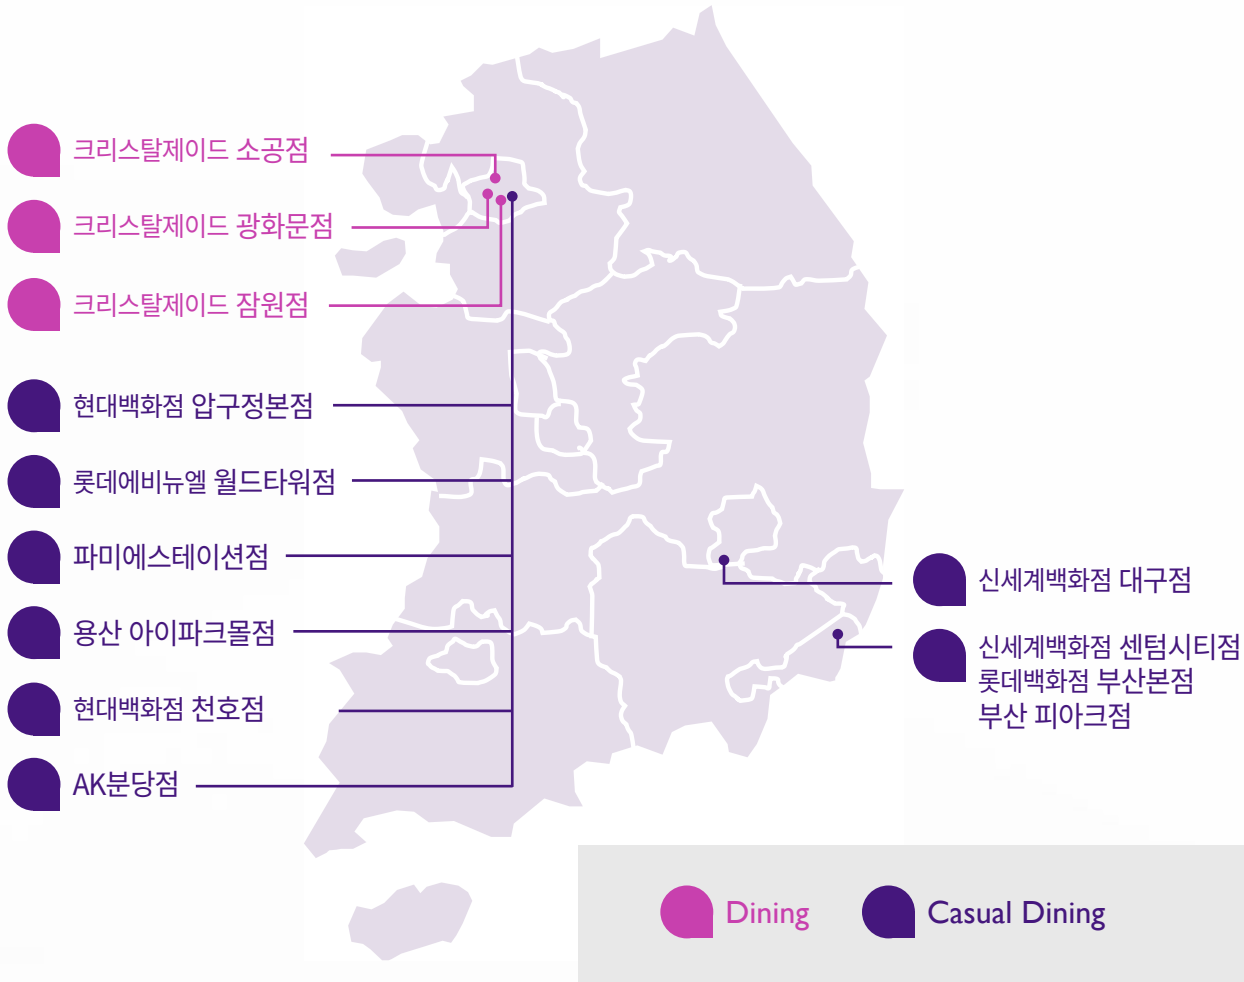

Beer 啤酒

카스 (병) (330ml)	CASS	6,000
테라 (병) (330ml)	TERRA	6,000
칭다오 (병) (330ml)	TSINGTAO	7,000
삿포르 (병) (330ml)	SAPPORO	9,000
알함브라 (병) (330ml)	ALHAMBRA	8,000

Korean Liquor 韓國燒酒

참소주 (360ml)	CHARMSOJU	5,500
참이슬 후레쉬 (360ml)	CHAMISUL	5,500
화요 (25°) (375ml)	HAWYO 25	25,000
화요 (41°) (375ml)	HAWYO 41	55,000

Chinese Liquor 中國酒

연태구냥 (125ml)	YAN TAI GU NIANG	15,000
천진고량주 (140ml)	TIAN JIN KAO LIANG LIQUOR	15,000
공부가주 (140ml)	CONFUCIUS FAMILY LIQUOR	16,000

Beverage 飲料

콜라 (355ml)	PEPSI	3,000
사이다 (355ml)	CIDER	3,000
제로 콜라 (355ml)	ZERO PEPSI	3,000

Where We Are Now

Over **13** outlets across Major Cities in South Korea

크리스탈 제이드 수상내역
Crystal Jade Key Regional Award

- <Michelin Guide Seoul '추천 레스토랑' - 2017~ 2022>
- <Michelin Guide Singapore - 2016>
- <Michelin BIB Gourmand Award Hong Kong / Macau - 2010 ~ 2014>
- <Reader's Digest - Trusted Brands (Gold) Family Restaurant - 2009 ~ 2014>
- <Best of the Best Culinary Awards - 2014>
- <Singapore Prestige Brand (SPBA) - 2009 ~ 2010>
- <Superbrands Singapore's Choice - 2009 ~ 2013>
- <ZAGAT 2010>