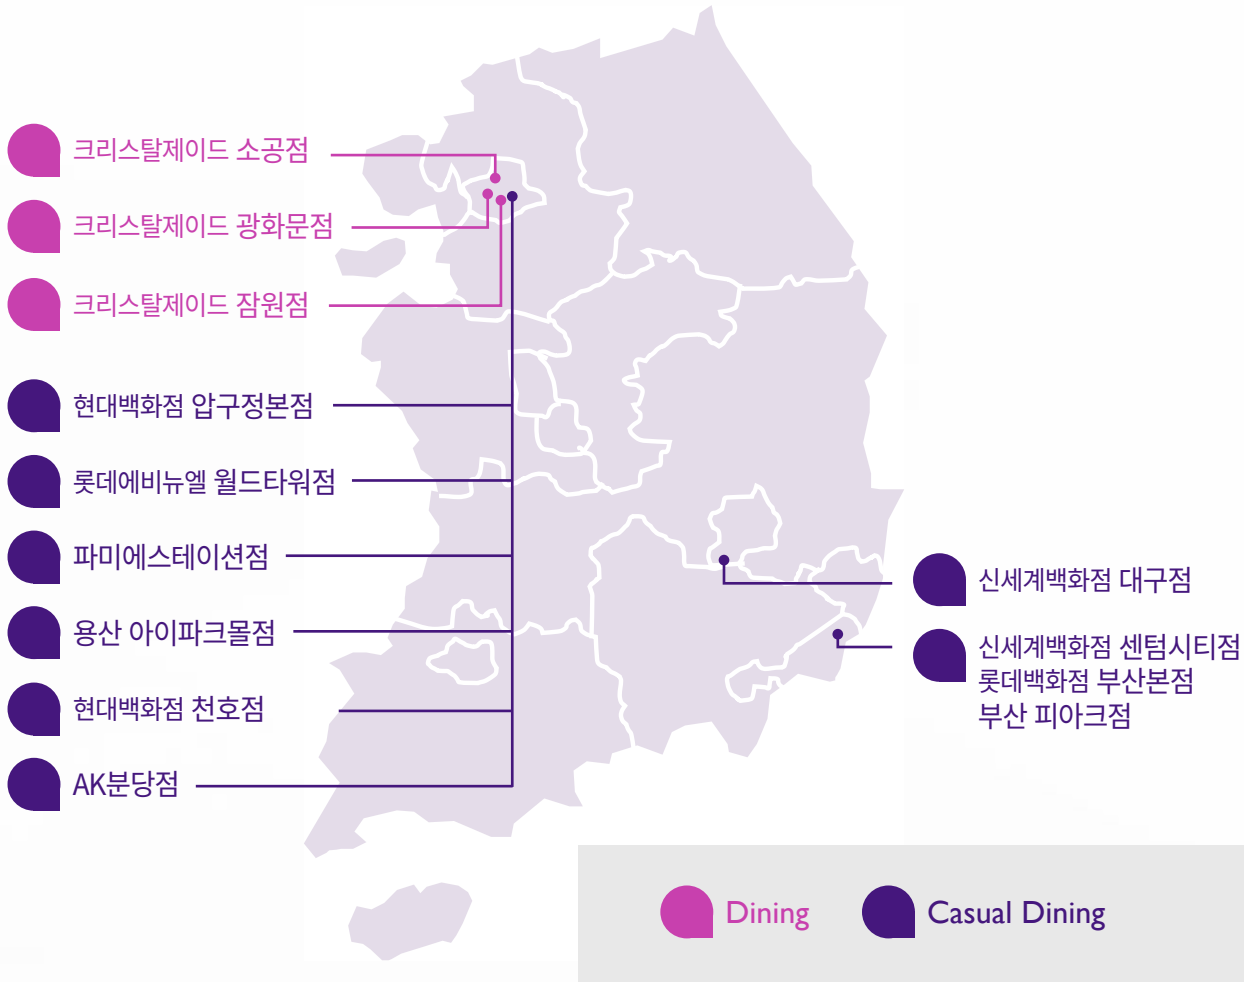

Beer 啤酒

카스 (병) (330ml)	CASS	6,000
테라 (병) (330ml)	TERRA	6,000
칭다오 (병) (330ml)	TSINGTAO	7,000
알함브라 (병) (330ml)	ALHAMBRA	8,000
삿포르 (병) (330ml)	SAPPORO	9,000

Korean Liquor 韓國燒酒

좋은데이 (360ml)	JOEUNDAY	5,500
대선 (360ml)	DAESUN	5,500

Chinese Liquor 中國酒

연태구냥 (125ml)	YAN TAI GU NIANG	15,000
천진고량주 (140ml)	TIAN JIN KAO LIANG LIQUOR	15,000
공부가주 (140ml)	CONFUCIUS FAMILY LIQUOR	16,000

Beverage 飲料

콜라 (355ml)	PEPSI	3,000
사이다 (355ml)	CIDER	3,000
제로 콜라 (355ml)	ZERO PEPSI	3,000

Where We Are Now

Over **13** outlets across Major Cities in South Korea

크리스탈 제이드 수상내역
Crystal Jade Key Regional Award

- <Michelin Guide Seoul '추천 레스토랑' - 2017~ 2022>
- <Michelin Guide Singapore - 2016>
- <Michelin BIB Gourmand Award Hong Kong / Macau - 2010 ~ 2014>
- <Reader's Digest - Trusted Brands (Gold) Family Restaurant - 2009 ~ 2014>
- <Best of the Best Culinary Awards - 2014>
- <Singapore Prestige Brand (SPBA) - 2009 ~ 2010>
- <Superbrands Singapore's Choice - 2009 ~ 2013>
- <ZAGAT 2010>